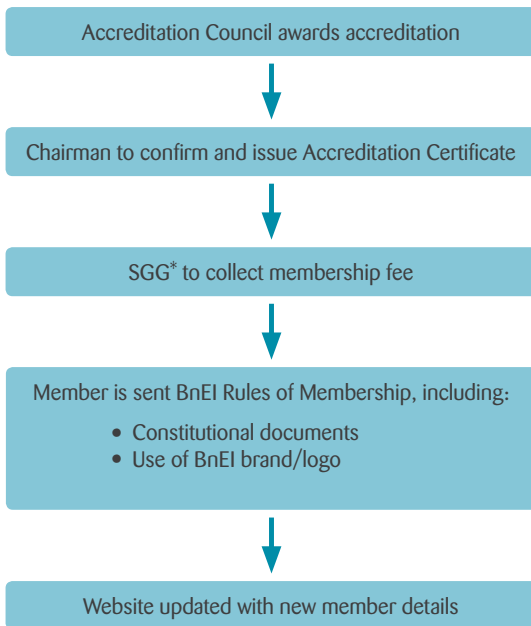

BnEI Accreditation Process Flow

*SGG Corporate & Fund Administration Services is the corporate services provider to BnEI based in Brussels